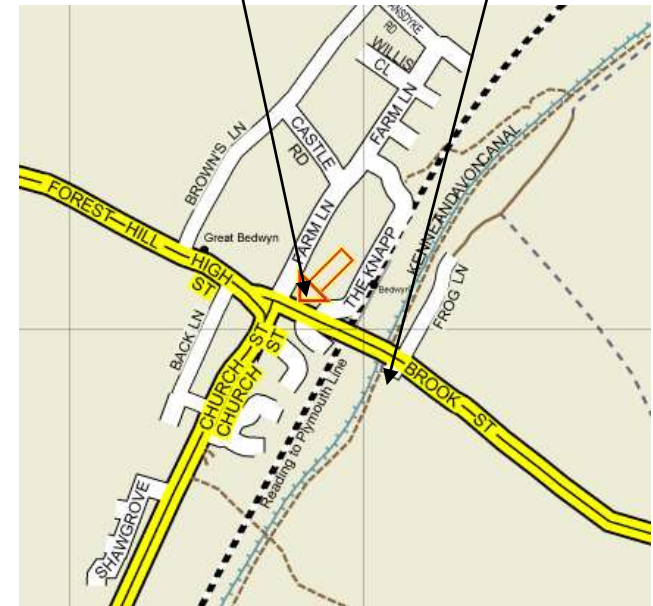

TRAVELLING TO GREAT BEDWYN

Address : The Bruce Trust, Great Bedwyn Wharf, Great Bedwyn, Wiltshire

Nearest Postcode : SN8 3NY.

Wharf

Travelling by car. Great Bedwyn is some 8 miles from M4 Junction 14 (Hungerford) and 14 miles from M4 Junction 15 (Marlborough)

Parking: Part of Great Bedwyn Wharf is a public car park. To load and off-load passengers drive through the public car park to the area where the Bruce Trust have their boats. If you need to leave a vehicle while you are away the Bruce Trust volunteers will advise on the best place to park. The closest postcode is SN8 3NY.

Travelling by public transport: There are rail station and bus stops about 100 yards from Great Bedwyn Wharf.

Train travel: There is an hourly service from London Paddington to Bedwyn and a similar service from Bath Spa. These are currently run by First Great Western. (Tel: 08457 000 125)

Bus travel: Wiltshire buses route 20/22 runs between Marlborough and Hungerford via Gt. Bedwyn. (Wiltshire County Council - Tel 0300 456 0100)